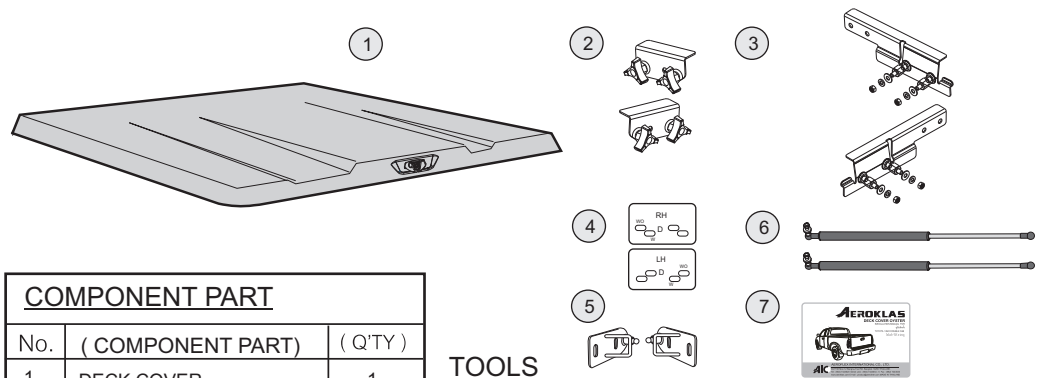

## DECK COVER : SPEED

INSTALLATION MANUAL FOR  
 คู่มือติดตั้ง  
 ISUZU D-MAX 2015 DOUBLE CAB  
 อีซูซุ ดีแมค 2015 4 ประตู

### PART LIST

COMPONENT PART		
No.	( COMPONENT PART )	( Q'TY )
1.	DECK COVER	1
2.	FRONT CLAMP RHS/LHS	1/1
3.	REAR CLAMP RHS/LHS	1/1
4.	U-LOCK D-MAX RHS/LHS	1/1
5.	PLATE LOCK	2
6.	GAS STRUT	2
7.	INSTALLATION MANUAL	1